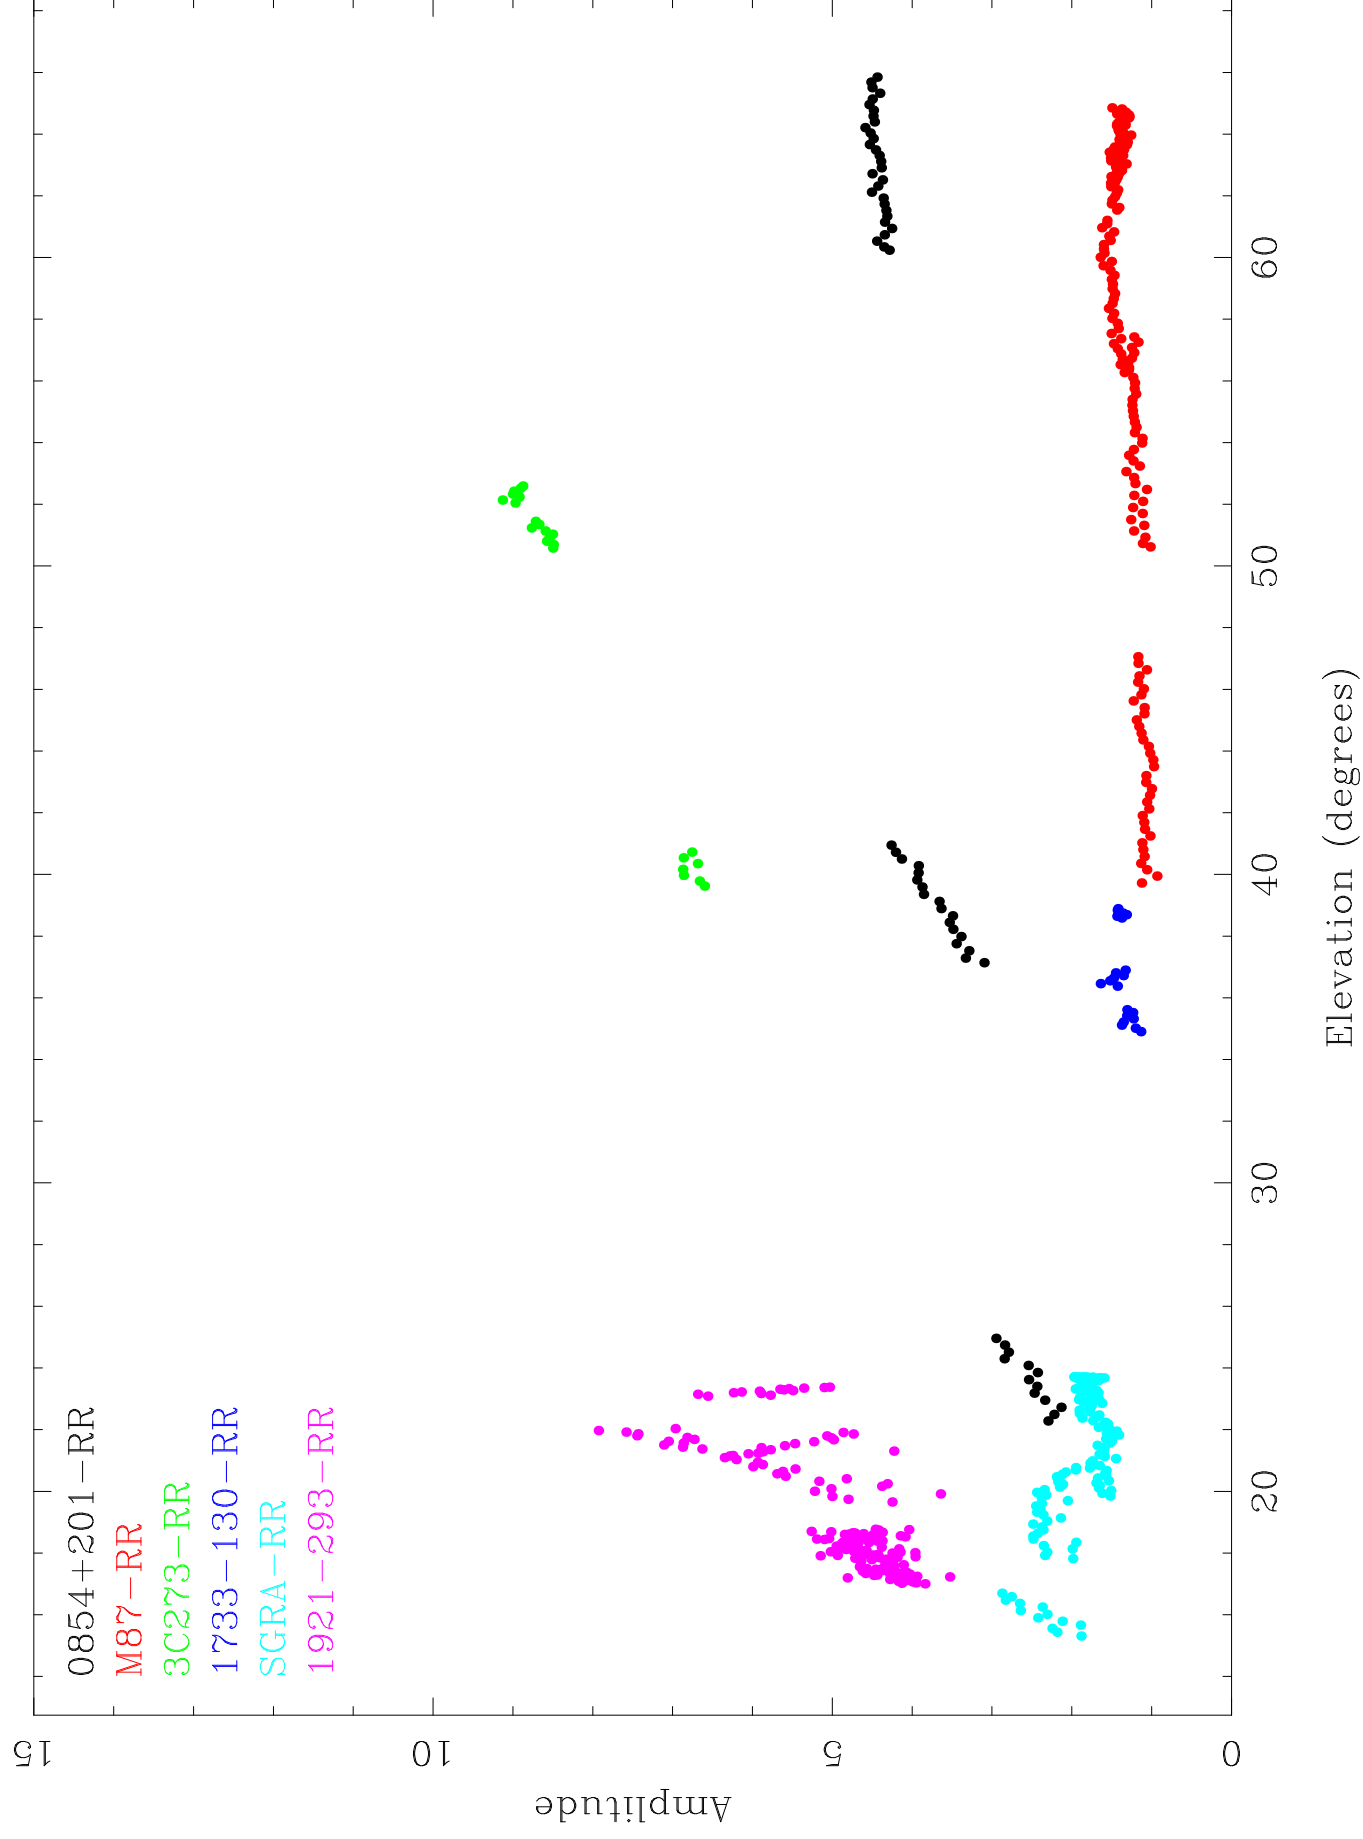

RR 226.3210 GHz 1.00m 1-2

RR 226.3210 GHz 1.00m 1-4

RR 226.3210 GHz 1.00m 1-6

RR 226.3210 GHz 1.00m 2-4

RR 226.3210 GHz 1.00m 2-6

RR 226.3210 GHz 1.00m 4-6