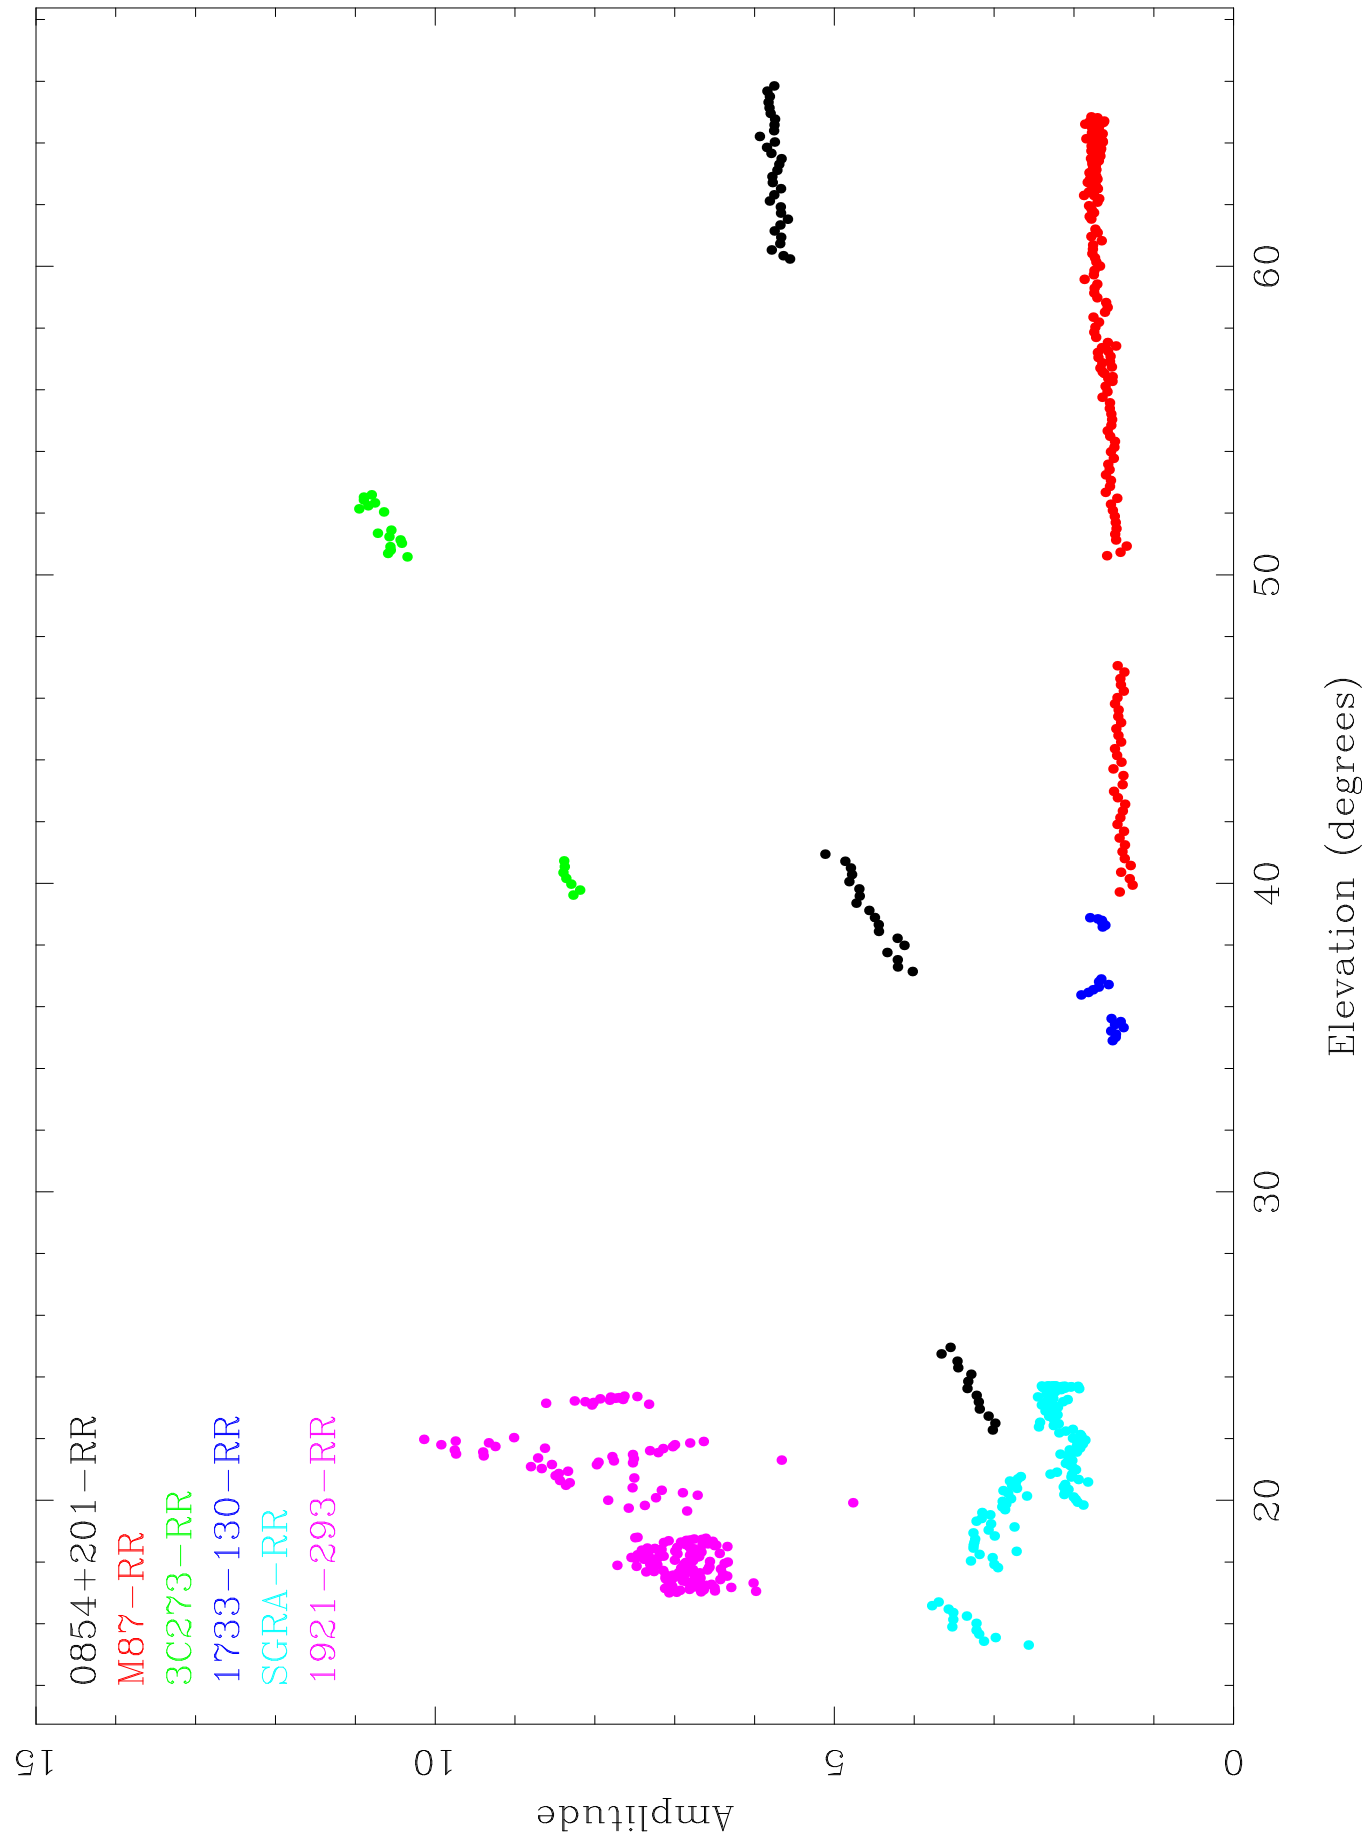

RR 226.3210 GHz 1.00m 1-2

RR 226.3210 GHz 1.00m 1-4

RR 226.3210 GHz 1.00m 1-6

RR 226.3210 GHz 1.00m 2-4

RR 226.3210 GHz 1.00m 2-6

RR 226.3210 GHz 1.00m 4-6