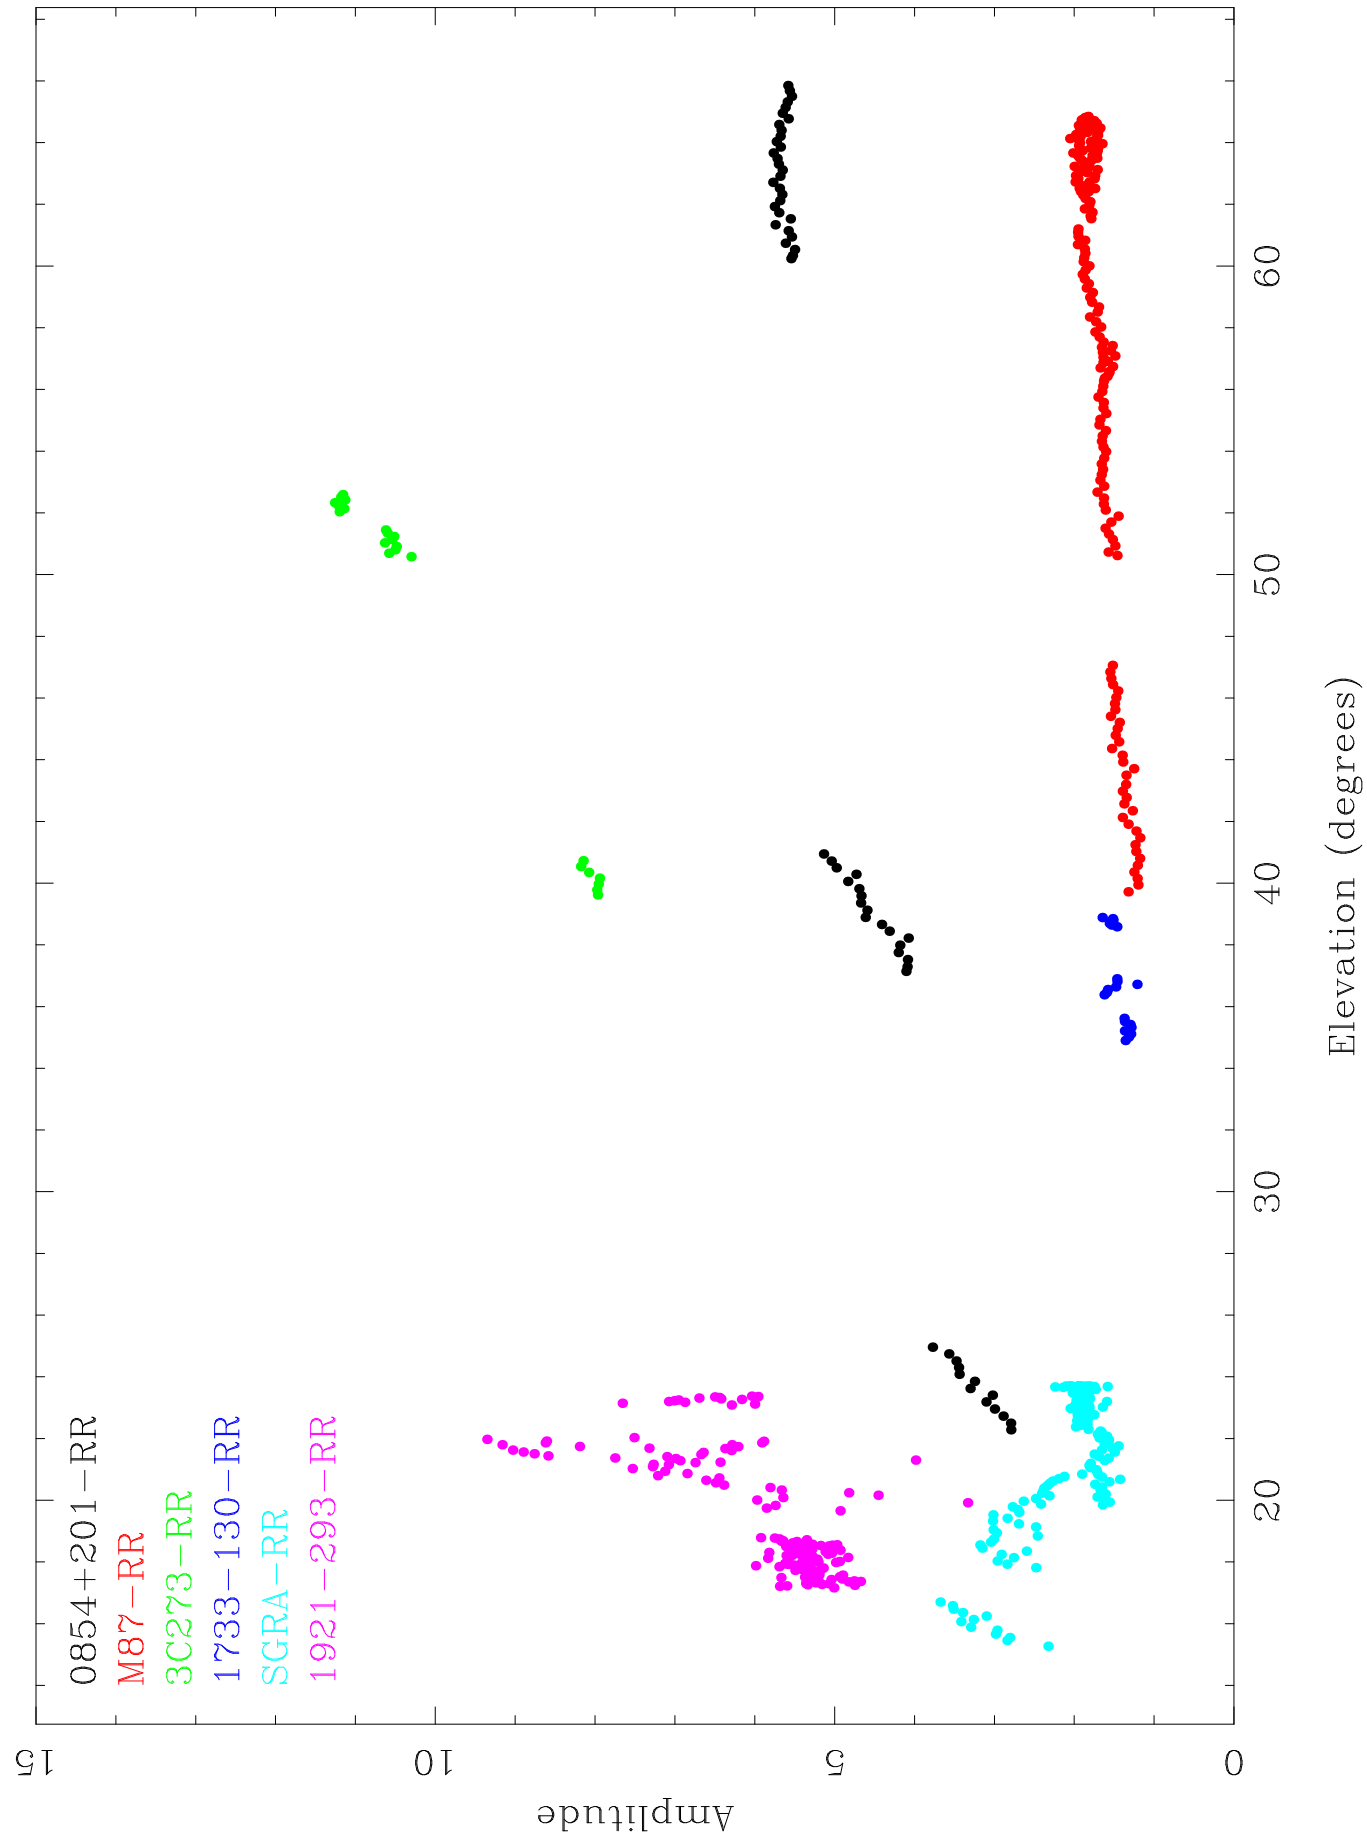

RR 226.3210 GHz 1.00m 1-2

RR 226.3210 GHz 1.00m 1-4

RR 226.3210 GHz 1.00m 1-6

RR 226.3210 GHz 1.00m 2-4

RR 226.3210 GHz 1.00m 2-6

RR 226.3210 GHz 1.00m 4-6