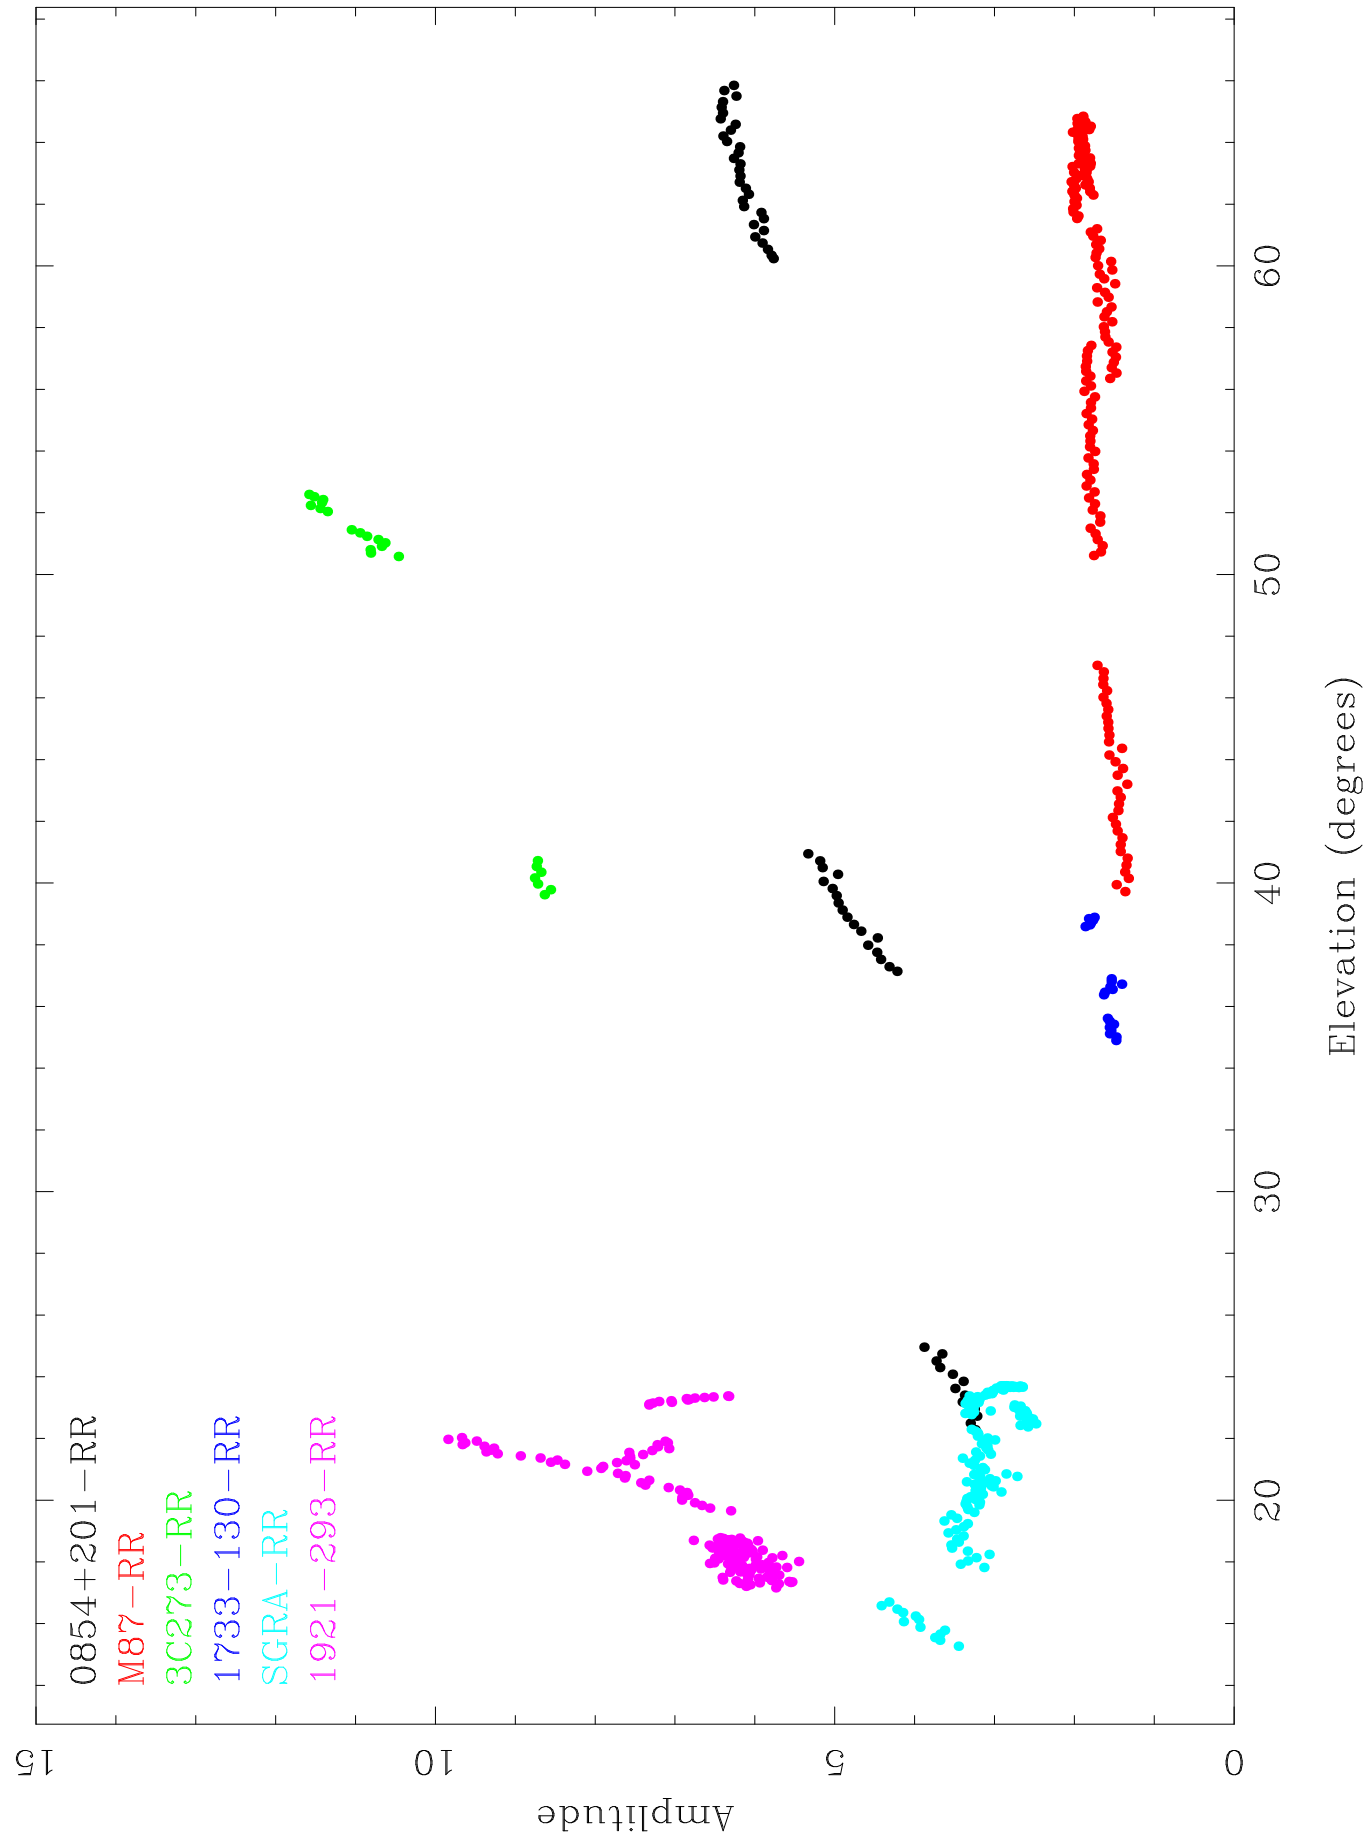

RR 226.3210 GHz 1.00m 1-2

RR 226.3210 GHz 1.00m 1-4

RR 226.3210 GHz 1.00m 1-6

RR 226.3210 GHz 1.00m 2-4

RR 226.3210 GHz 1.00m 2-6

RR 226.3210 GHz 1.00m 4-6