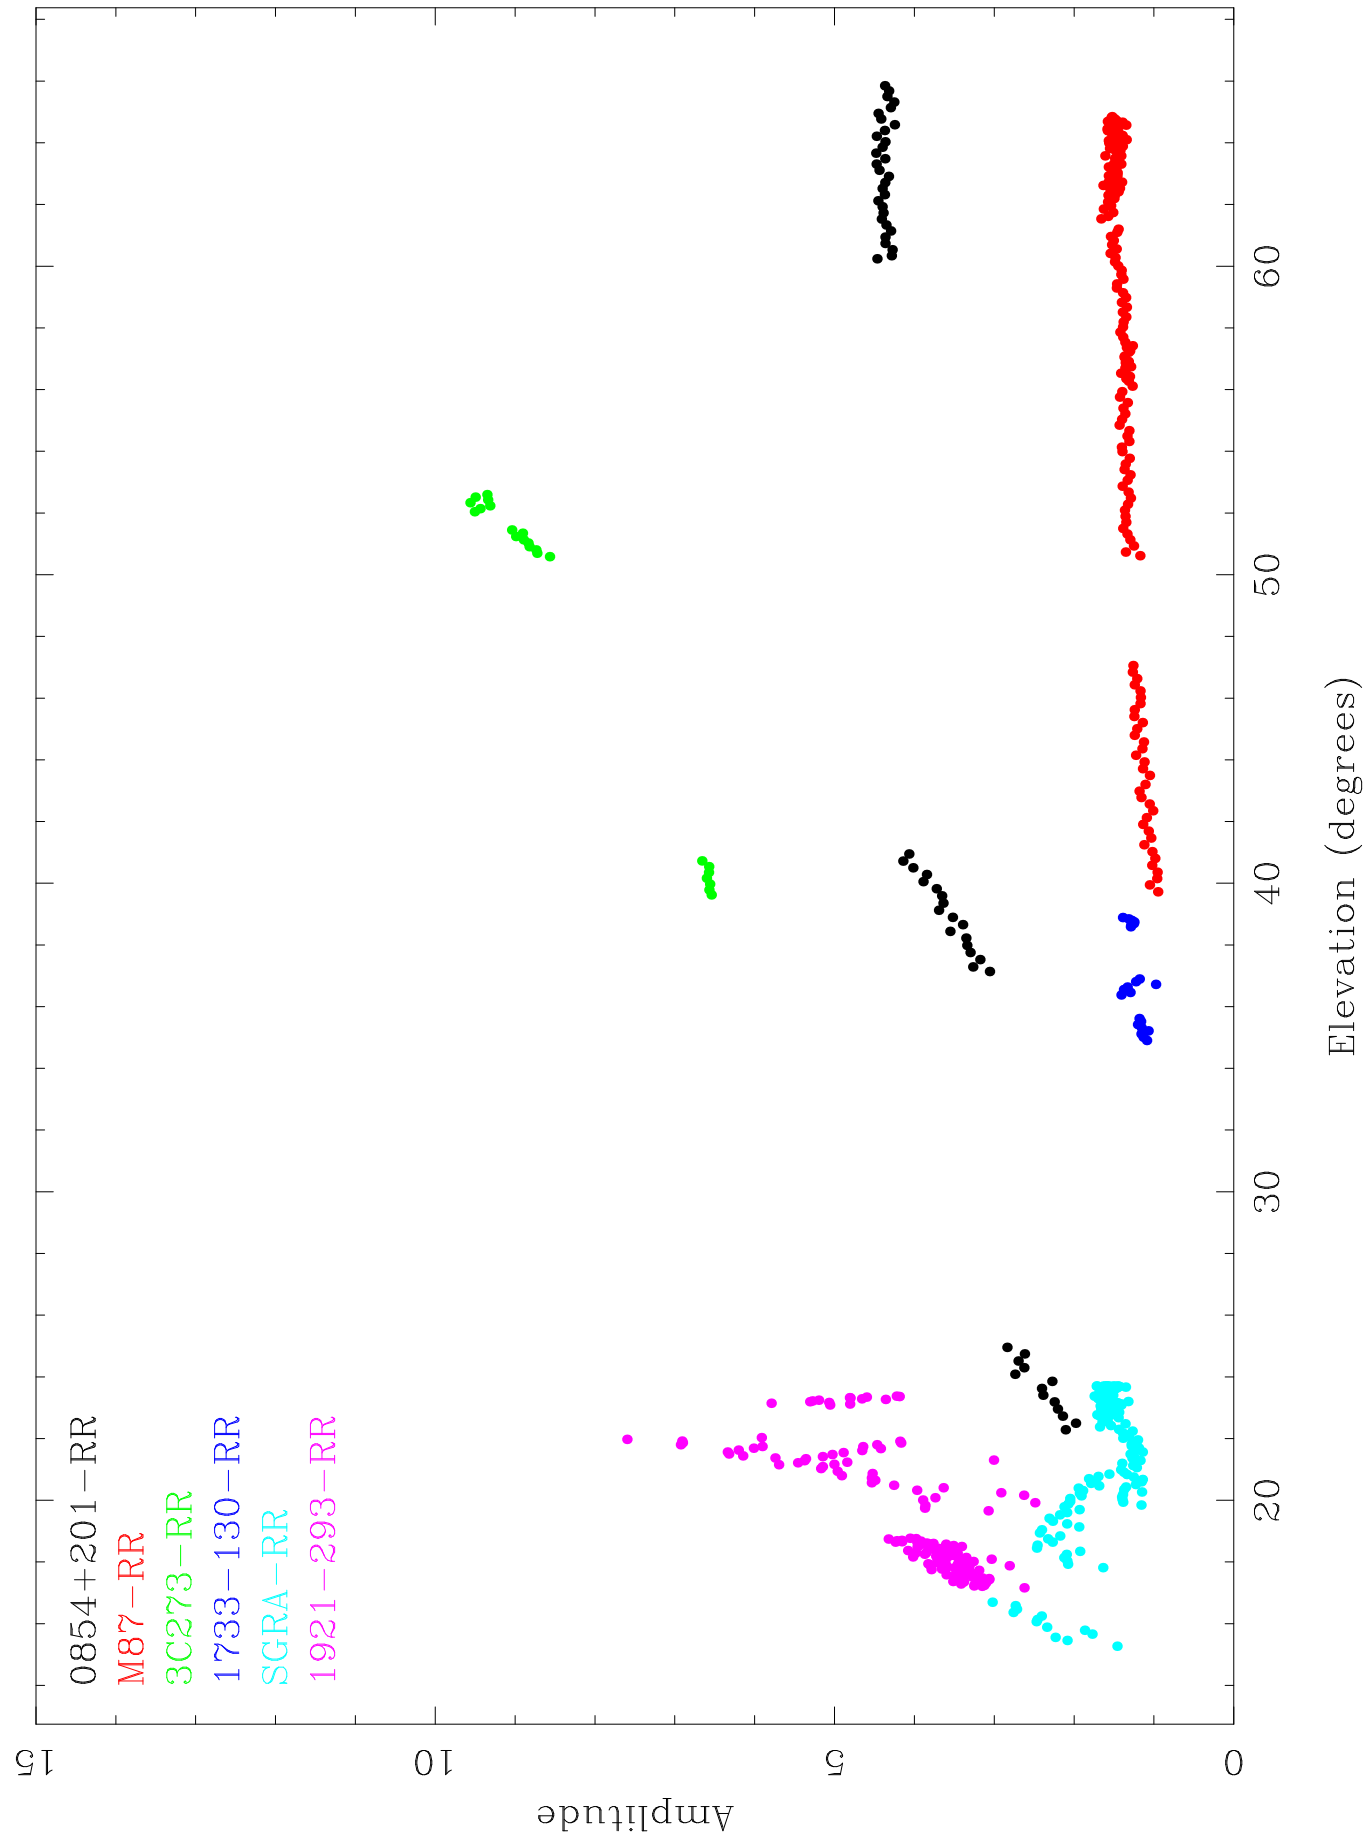

RR 226.3210 GHz 1.00m 1-2

RR 226.3210 GHz 1.00m 1-4

RR 226.3210 GHz 1.00m 1-6

RR 226.3210 GHz 1.00m 2-4

RR 226.3210 GHz 1.00m 2-6

RR 226.3210 GHz 1.00m 4-6